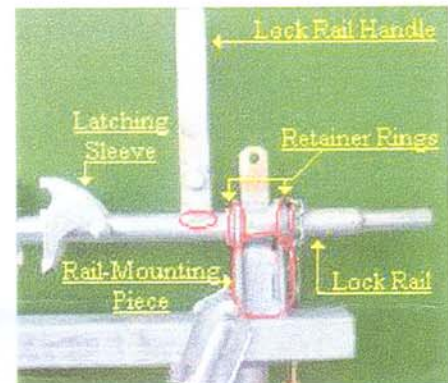

Red Circles Indicate Welded Areas