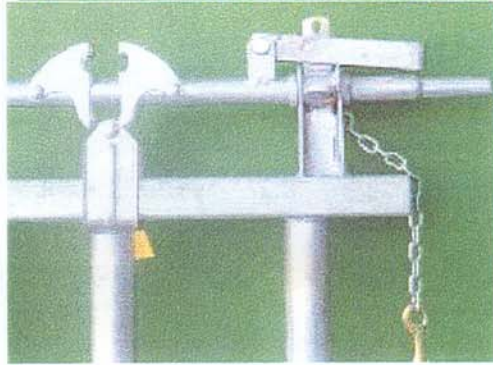

DaSilveira Southwest Inc.

Small Handle Installation

DaSilveira Southwest, Inc. has been in business since 1978. Our company has always strived to provide the dairy community with quality products at affordable prices. These products range from our own patented Adjustable Cow Stanchion to the Freestall Loops.

Part of the continuous endeavor for our customers is providing them with the correct hardware to properly mount their new equipment. Now in addition to this we are providing you with easy to follow instructions to correctly mount our custom Small Handles. These instructions should ensure that your stanchions will open and close properly.

Installation Steps

Step 1. Select a desired position to locate the handle. We recommend at a point near the middle of the "run." This will average out the length changes of the lock rail due to temperature variations.

Step 2. Turn the lock rail to the side, so that all clips are facing in the open position.

Step 3. Disassemble all latching sleeves by removing the nut and bolt.

Step 4. Carefully slide all the latching sleeves away from the end of the panel on which your handle will be placed.

Step 5. Slide on the first retainer ring, so that it is aligned with the first frame bar, and weld it into place.