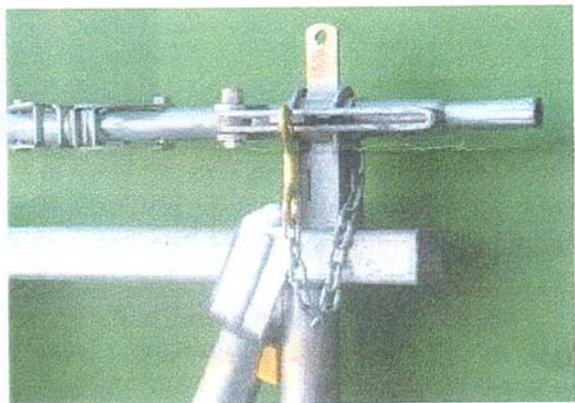

Step 2. Turn the lock rail to the side, so that all clips are facing in the open position.

Step 3. Disassemble all latching sleeves by removing the nut and bolt.

Step 4. Carefully slide all the latching sleeves away from the end of the panel on which your handle will be placed.

Step 5. Slide on the first retainer ring, so that it is aligned with the first frame bar, and weld it into place.

Red Circles Indicate Welded Areas

Small Handle Lock-Up Position

Step 6. Slide on the keeper tab. This item is to be placed so that the horizontal tabs are level. **DO NOT WELD THIS IN PLACE**

Step 7. Slide the second retainer ring on behind the keeper tab and weld into place.

Step 8. Place the piece of filler metal in between the lock rail-mounting piece and weld this into place.

Step 9. It is now okay to remount the latching sleeves.

Leveled Latching Sleeves

Small Handle Open Position